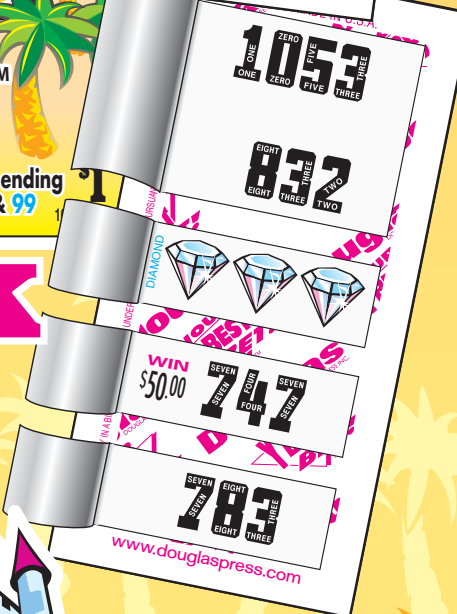

Douglas

Seal Card Seal Card Seal Card

MATCH VEGAS LANDMARK SYMBOL ON TICKET TO SYMBOL ON SEAL. OPEN TO REVEAL PRIZE!

\$200
1 WINNER
\$75 \$50
1 WINNER 1 WINNER
\$25

ALL SIGN-UPS WIN!

\$500 \$100 \$50 \$25

1 WINNER 1 WINNER 2 WINNERS 6 WINNERS

OPER ON ALL SE

HOLD RED 13s FOR CHANCE TO WIN

\$500 (1 WINNER) • \$100 (1 WINNER) • \$50 (2 WINNERS) • \$25 (6 WINNERS).

013	213	413	613	813
113	313	513	713	913

VEGAS BANKS
ALL SIGN-UPS WIN!
HOLD RED 13s FOR CHANCE AT **\$850** TOTAL SEAL PRIZES
VEGAS LANDMARKS WIN ON SEAL CARD!
\$200 1 WINNER
\$75 \$50 1 WINNER 1 WINNER
\$25 WINNER
\$50 1 WINNER
\$10 1 WINNER
\$5 2 WINNERS
Numbers ending in **88 & 99** 108 WINNERS
© 2010 DOUGLAS PRESS INC. #13918

VEGAS BANKS

\$50 1 WINNER **\$10** 1 WINNER **\$5** 2 WINNERS
Numbers ending in **88 & 99**

LANDMARK PROFITS!

WITH

VEGAS BANKS

UNLOCK THE STRUCTURES ON BACK AND ORDER TODAY!

VEGAS BANKS™

ONLY FROM **Douglas**
DOUGLAS PRESS INC.

PLACE YOUR ORDER TODAY!

FORM #13917 VEGAS BANKS™
TAKES IN:
 1440 CARDS @ \$ 1.00..... \$1440.00
SEAL VALUES:
 1 @ \$ 300.00..... \$ 300.00
 1 @ \$ 100.00..... 100.00
 2 @ \$ 50.00..... 100.00
 6 @ \$ 25.00..... 150.00
 1 @ \$ 100.00..... 100.00
 1 @ \$ 75.00..... 75.00
 1 @ \$ 50.00..... 50.00
 1 @ \$ 25.00..... 25.00
INSTANT WINNERS:
 1 @ \$ 25.00..... \$ 25.00
 1 @ \$ 10.00..... 10.00
 2 @ \$ 5.00..... 10.00
 108 @ \$ 1.00..... 108.00
 126 CARDS PAY \$ 1053.00
GROSS PROFIT \$ 387.00
 73.13% PAYOUT.....26.87% PROFIT
 WIN RATIO..... 11.43
 Packed 6 sets per case.